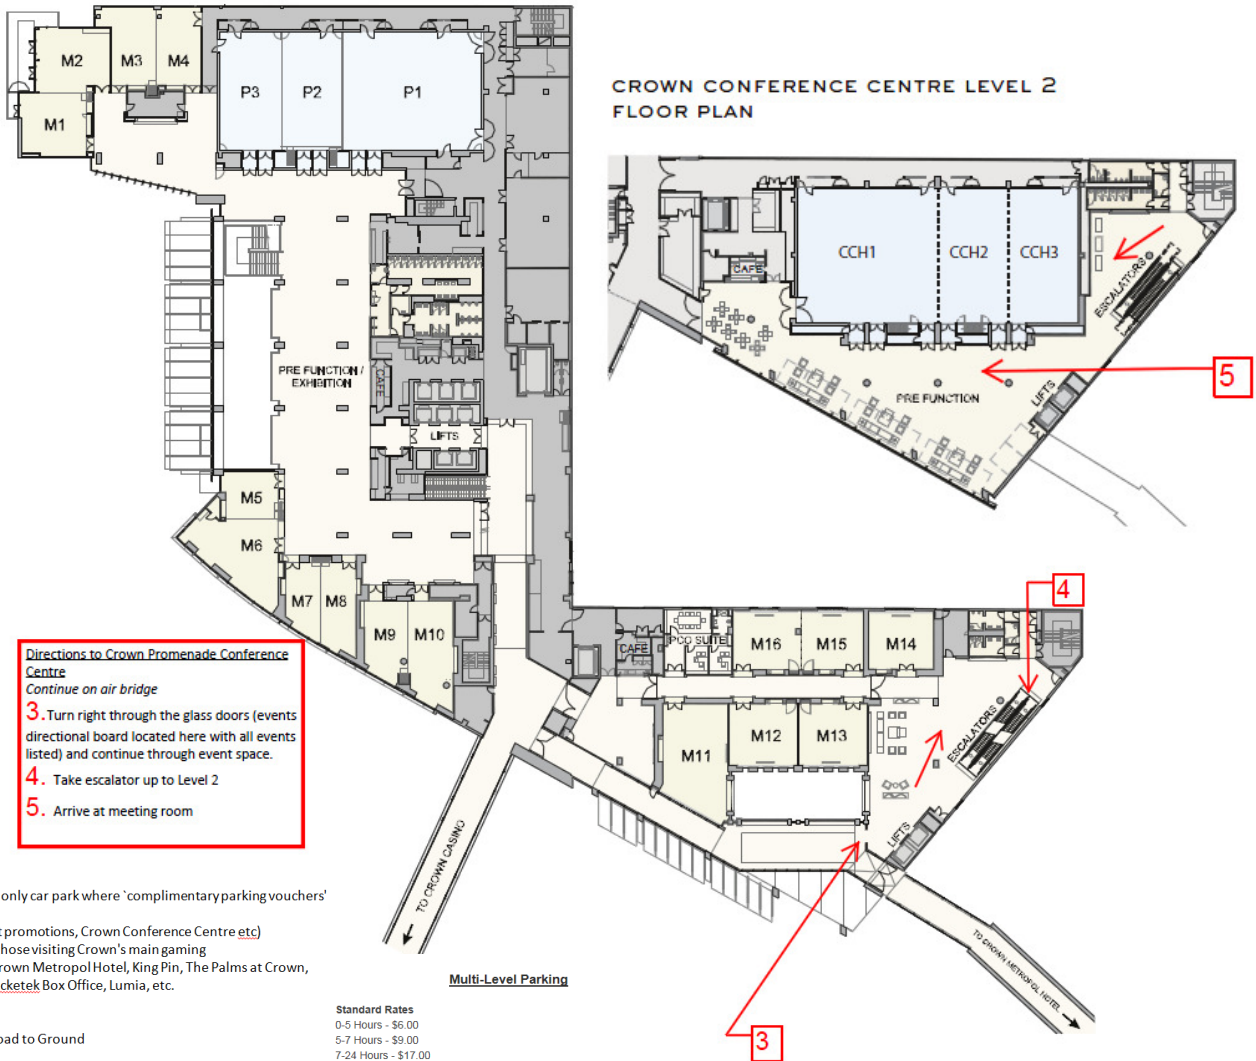

CROWN CONFERENCE CENTRE LEVEL 1 FLOOR PLAN

Multi-Level Car Park Entries

The Multi-Level car park is the only car park where 'complimentary parking vouchers' are redeemable (e.g. vouchers from restaurant promotions, Crown Conference Centre etc) This car park is best suited to those visiting Crown's main gaming floor, Crown Retail (Level 1), Crown Metropol Hotel, King Pin, The Palms at Crown, Night Clubs, Village Cinema, Ticketek Box Office, Lumia, etc.

Entries:

- **Clarke Street** access via City Road to Ground Level or ramp to Level 4
- **Haig Street** access via Clarendon Street to Ground Level or ramp to Level 4
- **Kings Way** access via Kings Way to Level Mezzanine B of car park

Standard Rates

Peak Rates